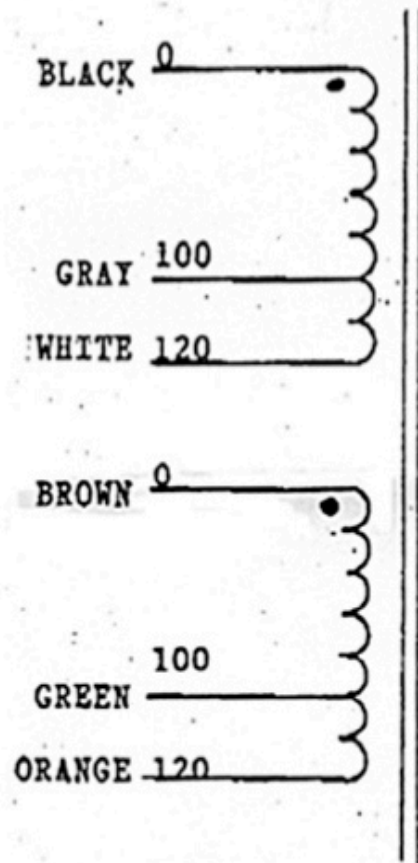

Blues59 M-1000

GP-1000

120 vac

Black and Brown

White and Orange

240vac

Black

Tie White and

Brown together

Orange

PRIMARY: 100/120/200/220/240 V

50/60 Hz.